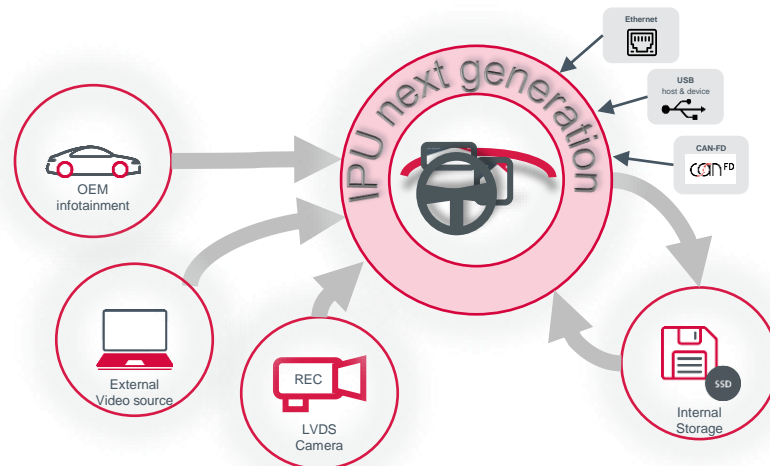

# IMAGE PROCESSING UNIT- NEXT GENERATION (IPU-NG)

# IMAGE PROCESSING UNIT (IPU) NEXT GENERATION

- **Function**
  - Presentation of application-specific content on the integrated vehicle display
- **Application Examples**
  - Prototypes
  - Special Vehicles
  - Showcars
- **Benefit**
  - Multiple use of the built-in display
  - Easy integration of different video sources
- **Supported Video Interfaces**
  - FPD-Link
  - APIX
  - GMSL